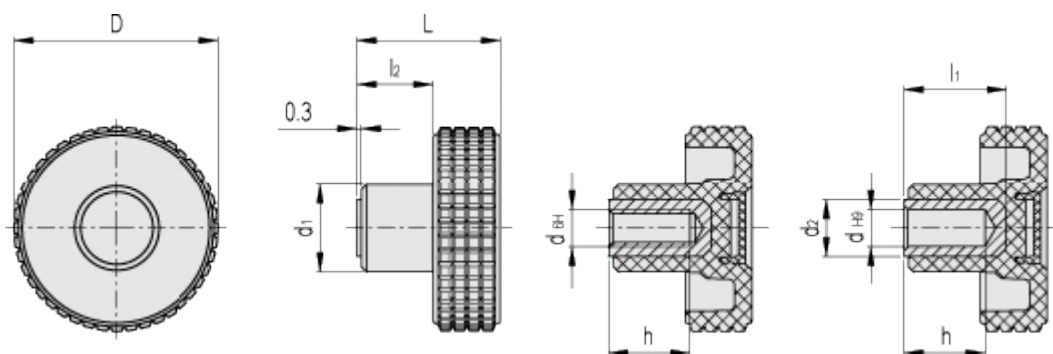

# Data Sheet

Article number: 23020342012

Description: E+G Fingregreb MBT.30-B-M5-C2, orange centre cap

## Measures

D	= 31	l2	= 11.5
d1	= 15		
d2	= -		
dH6	= M5		
dH9	= -		
h	= 10		
L	= 24		
l1	= -		